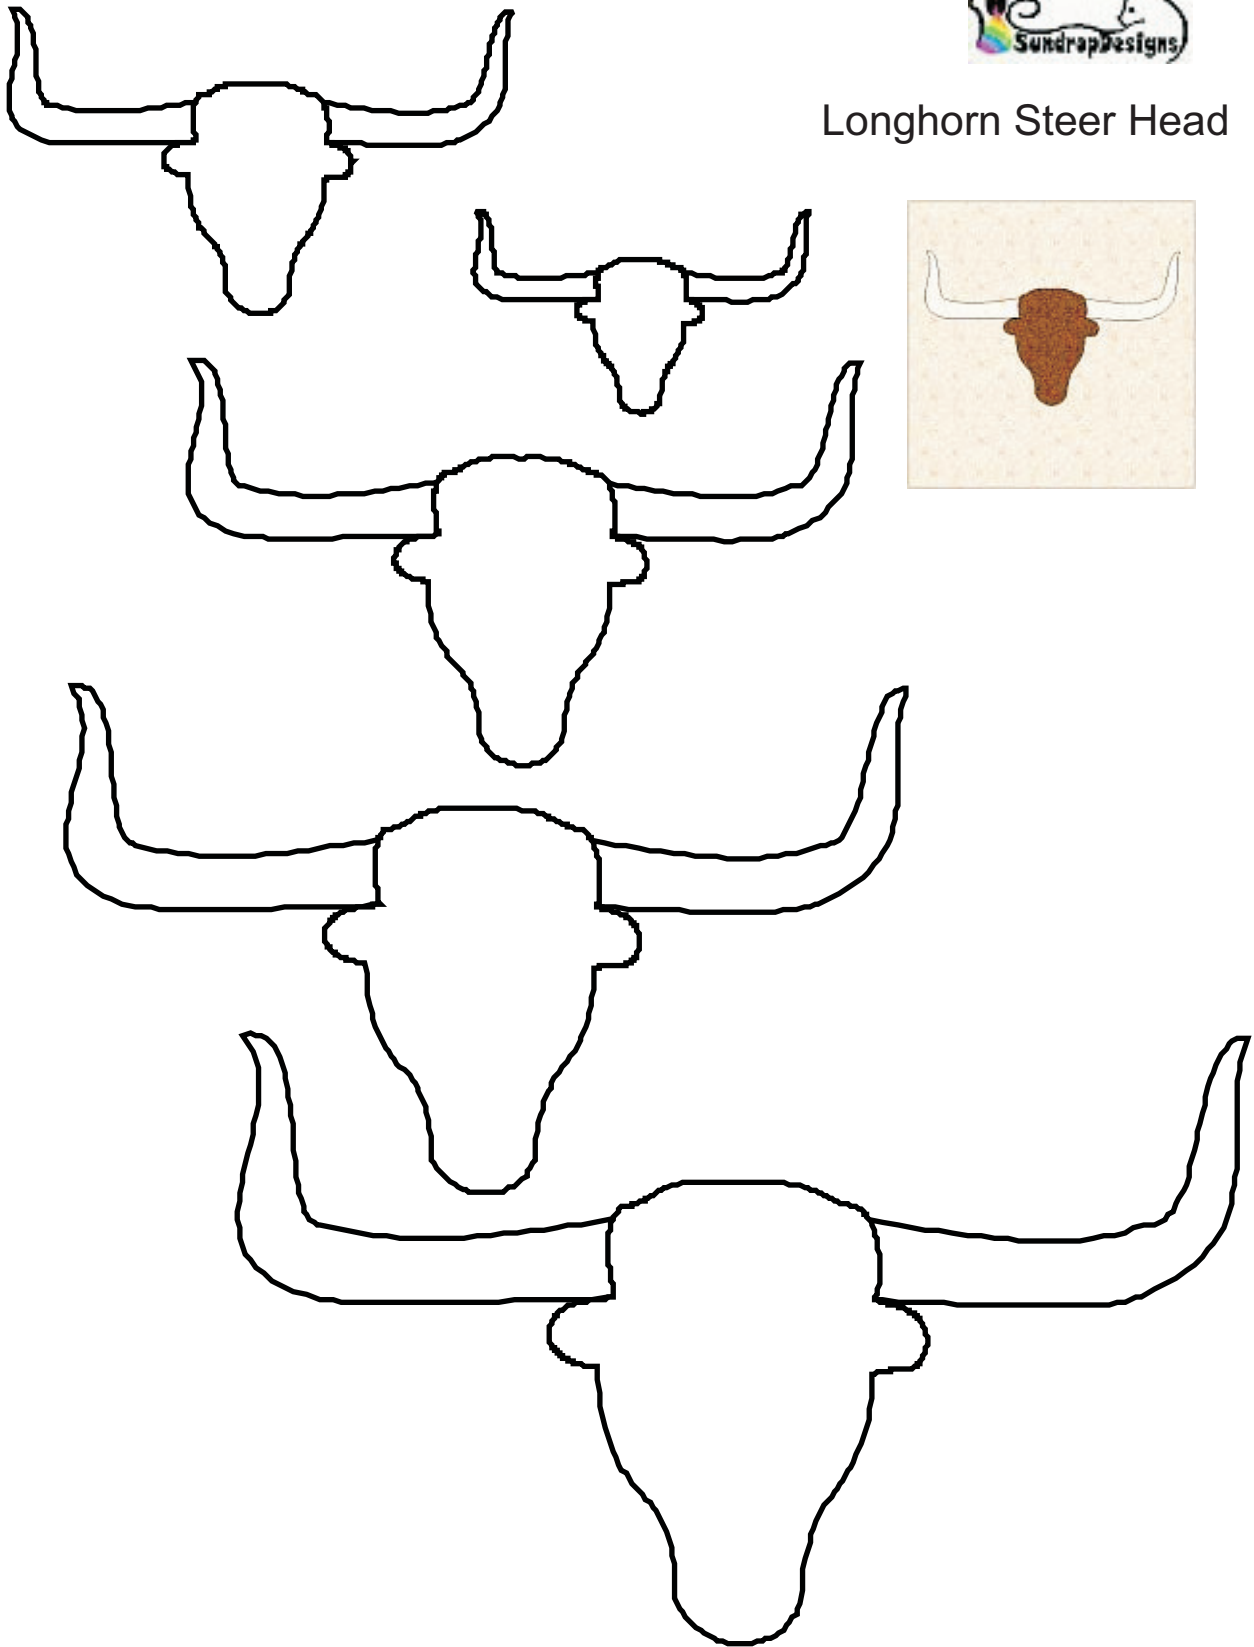

## Longhorn Steer Head

Copyright 2011 Sandy Harris. All rights reserved. Photocopies allowed for personal use only. For all other uses, please contact the designer. Quilts and other handcrafted items made using this pattern belong to the maker who can do what she/he pleases with those items. Sundrop Designs, PO Box 322, Cottage Grove, OR 97424. [www.sundropdesigns.com](http://www.sundropdesigns.com), [sundropdesigns@yahoo.com](mailto:sundropdesigns@yahoo.com).