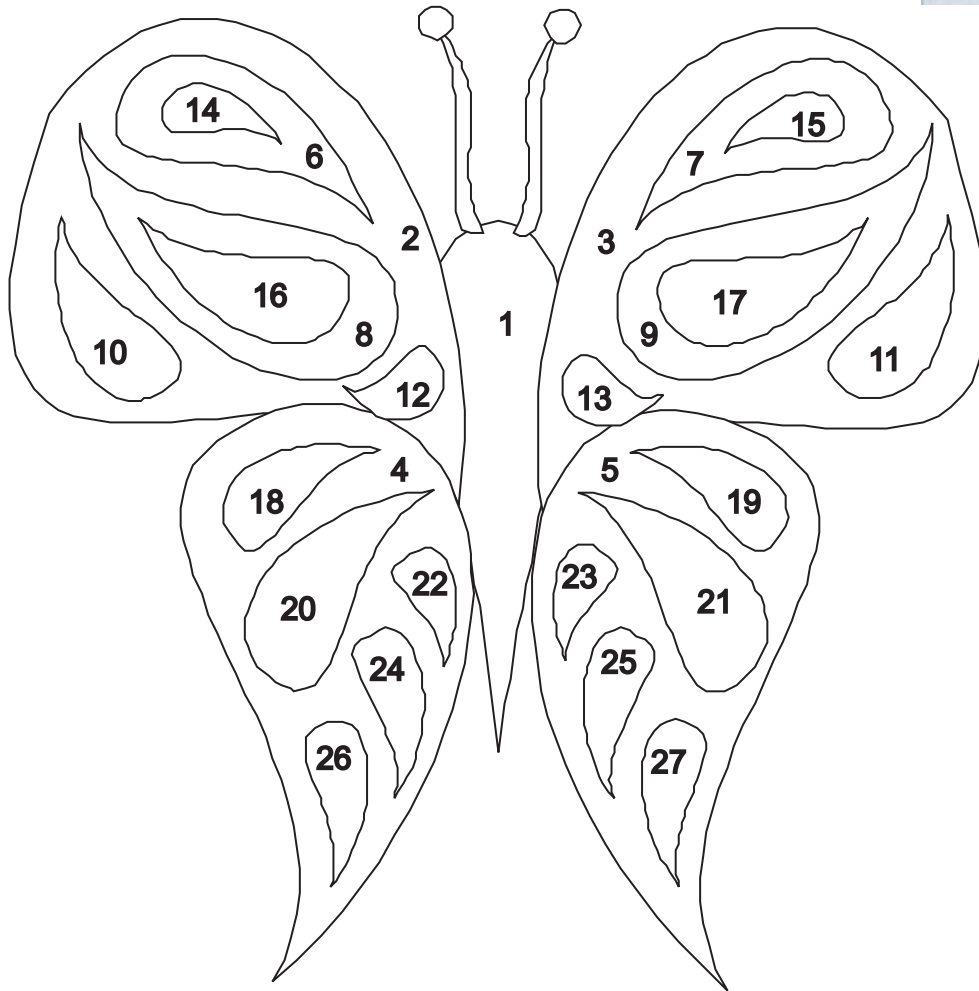

Zephyr, the Sundrop Butterfly

Embroider or paint
the antennae.

Placement Guide

Copyright 2002 Sandy Harris. All rights reserved. Pattern may be photocopied for personal use only. This does not include free distribution of this pattern to others. Sundrop Designs, PO Box 322, Cottage Grove, OR 97424 Website: www.sundropdesigns.com

Zephyr, the Sundrop Butterfly

Seam allowance is not included.

Copyright 2002 Sandy Harris. All rights reserved.